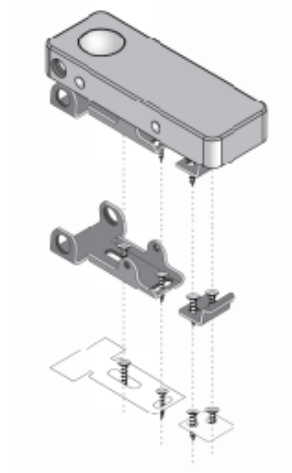

This is the template drawing for the installation

REVOLUTIONARY  
**X-LATCH**