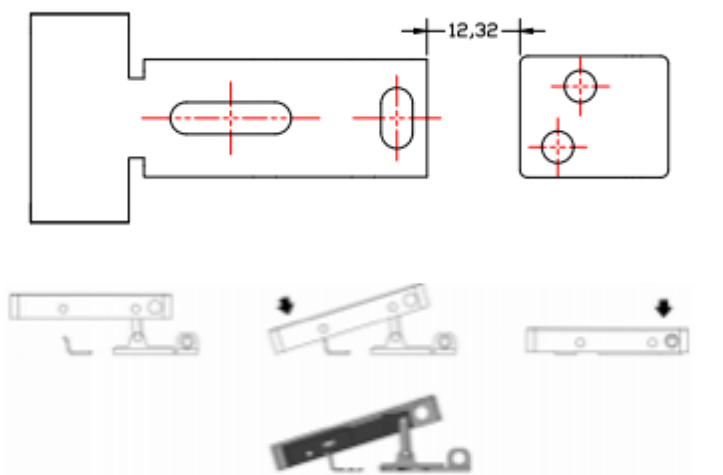

This is the template drawing for the installation

REVOLUTIONARY  
**X-LATCH**